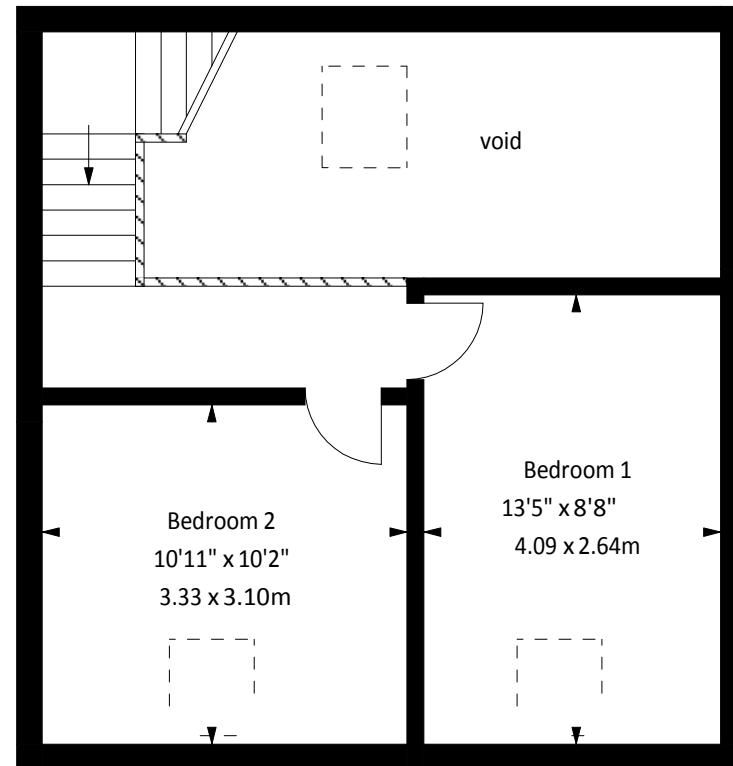

Bernstein
Woodlands,
Scremerston,
Berwick Upon Tweed, TD15 2QU
Approx. Gross Internal Area
715 Sq Ft - 66.42 Sq M

Ground Floor

First Floor