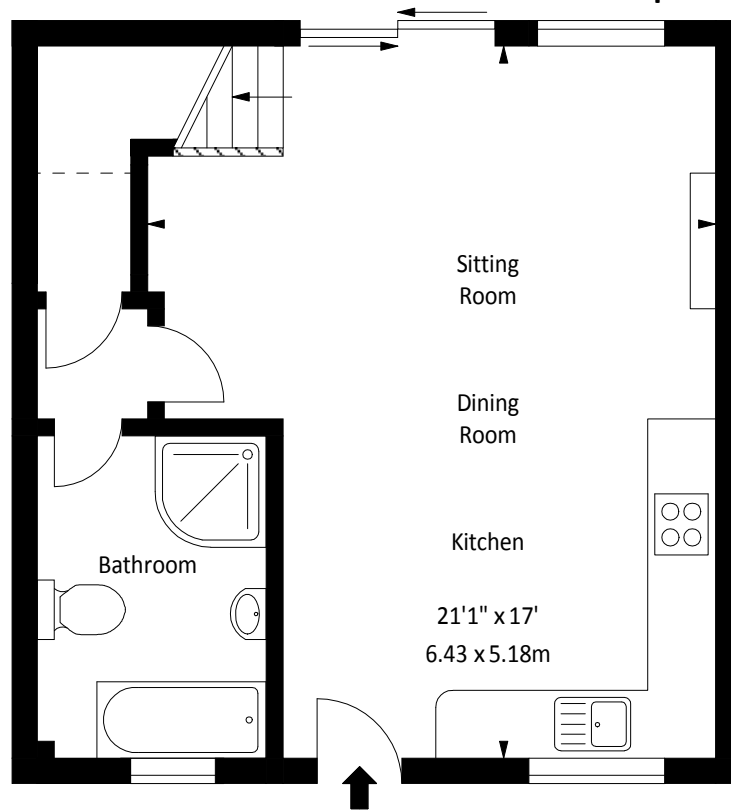

Bernstein
Woodlands,
Scremerston,
Berwick Upon Tweed, TD15 2QU
Approx. Gross Internal Area
715 Sq Ft - 66.42 Sq M

Ground Floor

First Floor