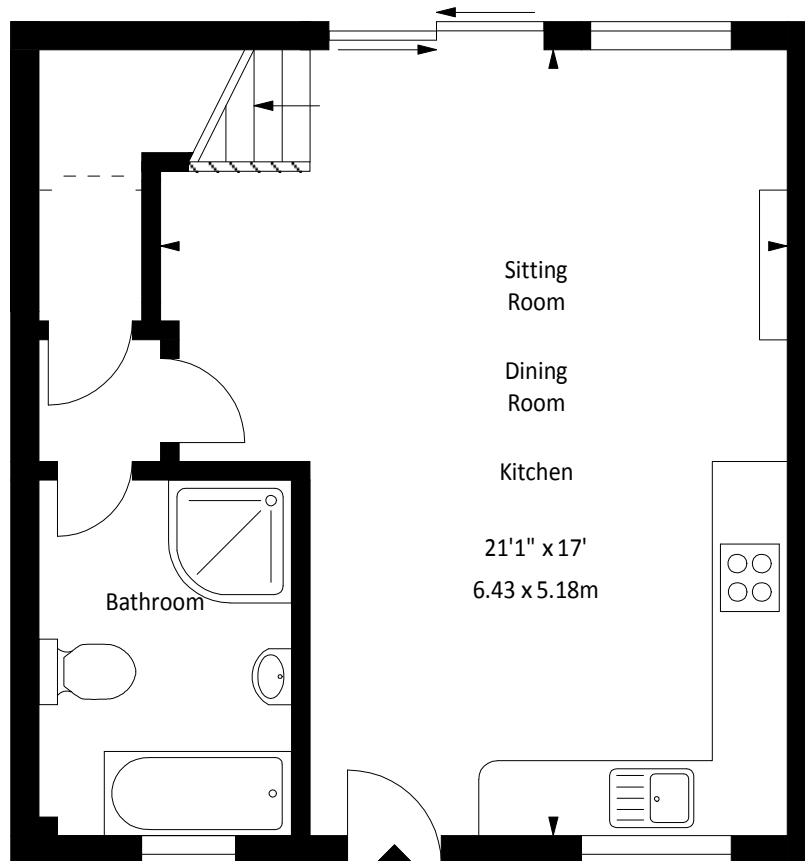

Chopin
Woodlands,
Scremerston,
Berwick Upon Tweed, TD15 2QU
Approx. Gross Internal Area
715 Sq Ft - 66.42 Sq M

Ground Floor

First Floor

For identification only. Not to scale.
© dms Partnership