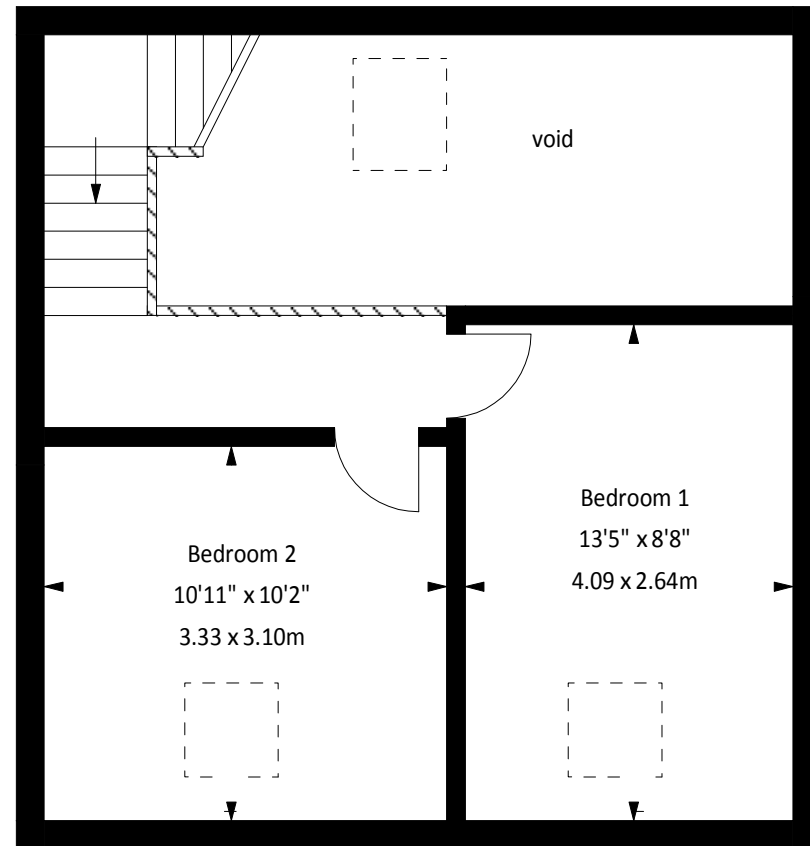

Chopin
Woodlands,
Scremerston,
Berwick Upon Tweed, TD15 2QU
Approx. Gross Internal Area
715 Sq Ft - 66.42 Sq M

Ground Floor

First Floor

For identification only. Not to scale.
© dms Partnership