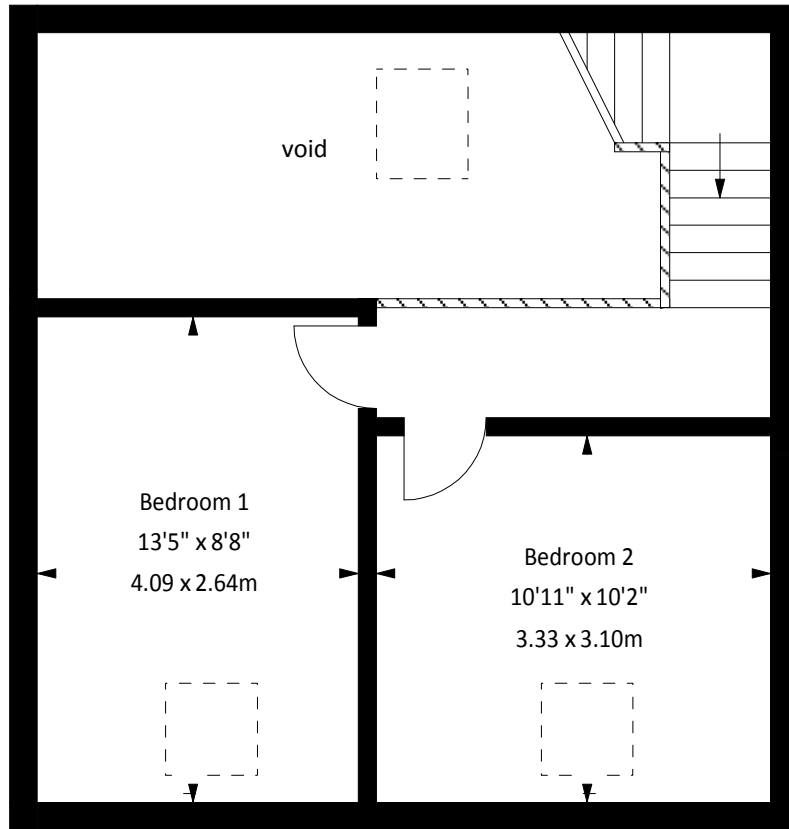

Vivaldi  
Woodlands,  
Scremerston,  
Berwick Upon Tweed, TD15 2QU Approx.

Gross Internal Area  
715 Sq Ft - 66.42 Sq M

First Floor

Ground Floor