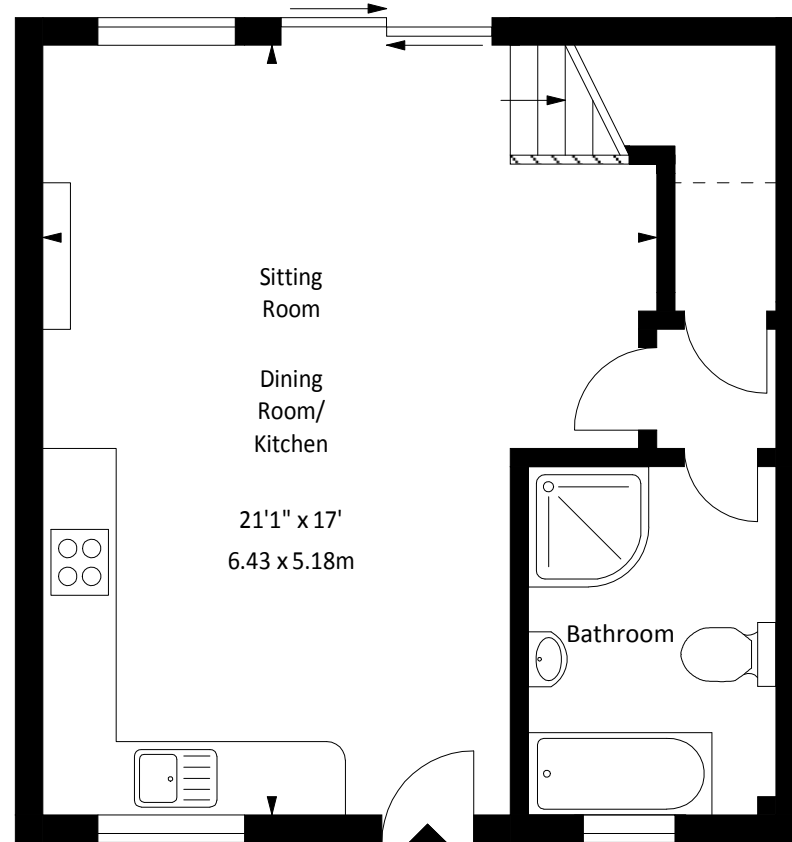

Vivaldi  
Woodlands,  
Scremerston,  
Berwick Upon Tweed, TD15 2QU Approx.

Gross Internal Area  
715 Sq Ft - 66.42 Sq M

First Floor

Ground Floor